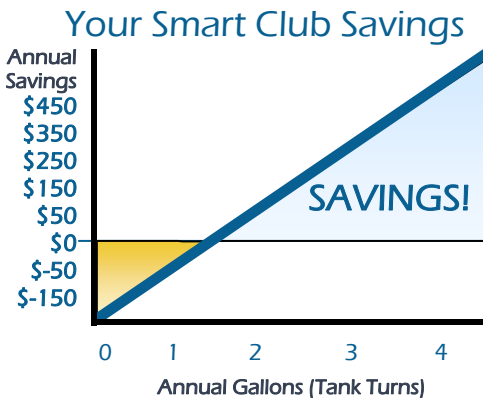

- **Smart Pricing** – You'll pay only Sharp's delivered cost of propane for all of your propane needs for the whole year!
- **Price Security** – You'll know that as a **Sharp Energy Smart Club** member, you're paying the very lowest price for your propane.
- **Automatic Delivery** – You'll never have to worry about running out!
- **Great Customer Service** – Just as you expect from Sharp Energy.

The **Sharp Energy Smart Club** helps to protect you when the weather is cold and the prices are high. For just one annual fee, you'll receive all of your propane for one year at our delivered cost of propane! This is a significant discount from today's retail propane price. To find out what your discount may be, call your local office today. No wonder we call it the **SMART Club!**

Save Smart with Sharp Energy's Smart Club

As a new Sharp Energy customer, you are invited to participate in an exclusive, one-of-a-kind invitation. Introducing the **Sharp Energy Smart Club**. The **Smart Club** is for smart, new customers like you who appreciate the advantages that come with great customer service. Here's how it works: For one annual fee (based on the size and number of propane tanks you have), you'll pay only Sharp's delivered cost of propane for each gallon of propane you buy. This is Sharp Energy's best pricing for new customers.

1.888.SHARP.40

Automatic delivery and good credit standing required. HAZMAT fees and fuel surcharges still apply.

	Regular Customer	Smart Club Customer	Annual Savings	Total Savings
FIRST FILL				
Gallons @ 80%	_____	_____		
Cost per Gallon	$ _____	$ _____		
Fuel Cost	$ _____	$ _____		
Annual Program Fee	$0	$ _____		
Total Cost	$ _____	$ _____	$ _____	$ _____
SECOND FILL				
Gallons @ 80%	_____	_____		
Cost per Gallon	$ _____	$ _____		
Fuel Cost	$ _____	$ _____	$ _____	$ _____
THIRD FILL				
Gallons @ 80%	_____	_____		
Cost per Gallon	$ _____	$ _____		
Fuel Cost	$ _____	$ _____	$ _____	$ _____